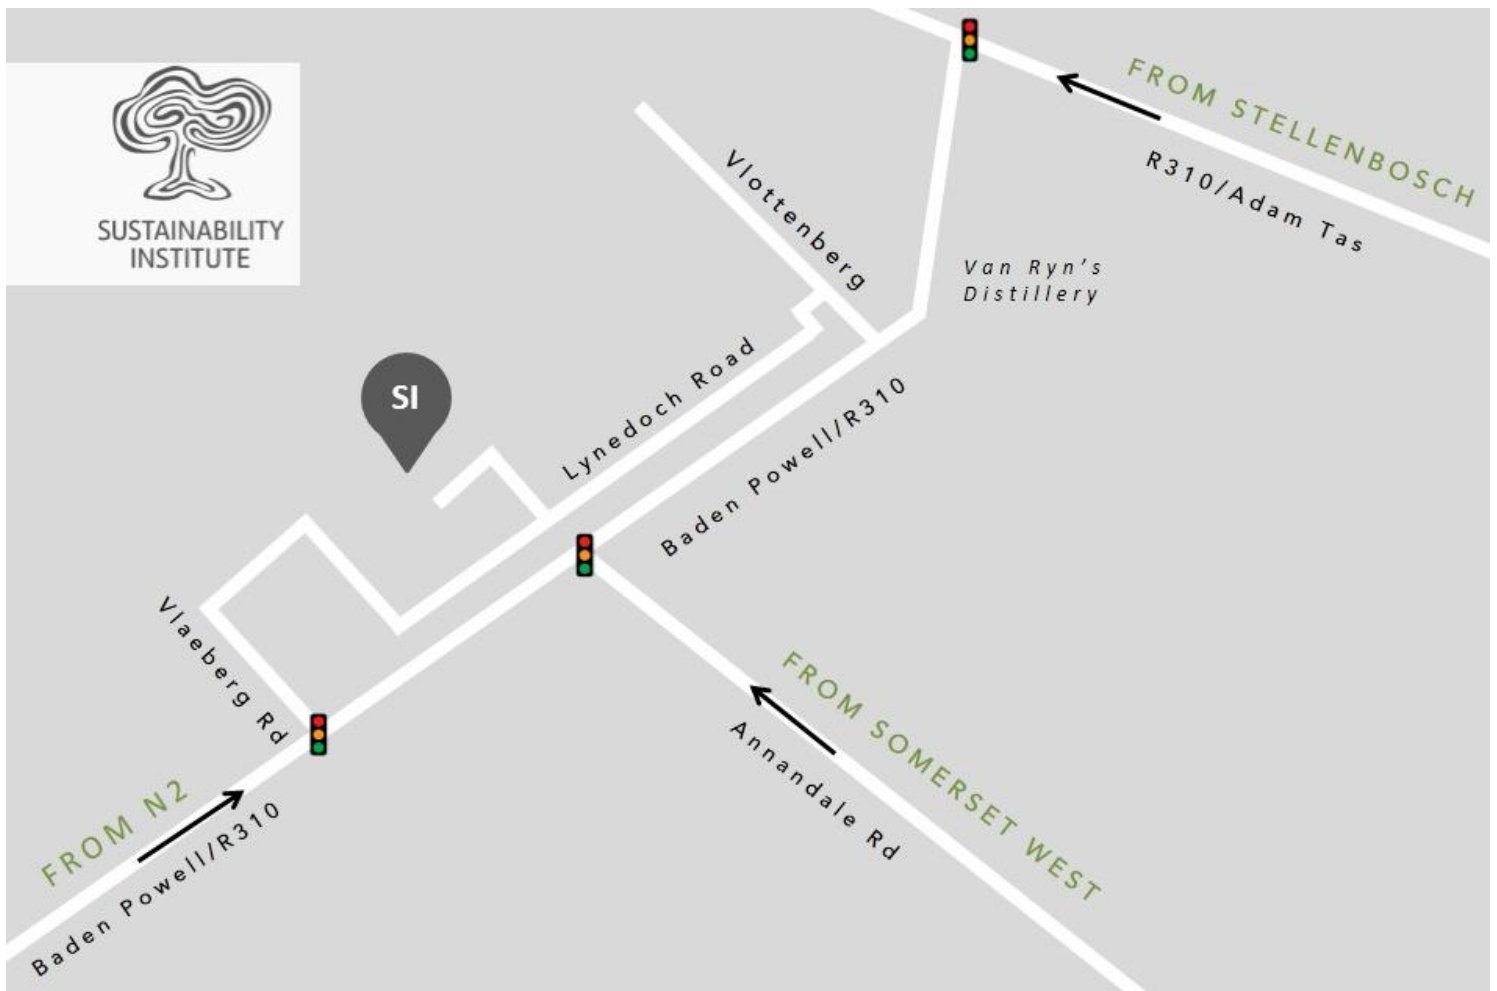

SUSTAINABILITY
INSTITUTE

DIRECTIONS:

From Cape Town:

Follow N2
Take exit 33 from N2
Turn left onto Baden Powell Dr/R310
Continue on Baden Powell Dr/R310
Turn left onto Vlaeberg Rd at the traffic lights
Head over the bridge and take your first right.
Follow signs to Lynedoch and Sustainability Institute.

From Stellenbosch:

Head west on Dorp Street
Continue straight until you reach a T-Junction
Turn left onto Adam Tas/R310 and continue straight
Turn left onto Baden Powell Dr/R310
Turn right onto Vlotenberg Rd (opposite Van Ryn's Distillery)
Turn left onto Lynedoch Rd and follow signs to Lynedoch and Sustainability Institute.

GPS COORDINATES:

33°58'56.7"S 18°46'07.4"E

Sustainability Institute
Off Baden Powell/R310
Lynedoch, Stellenbosch

PO Box 162, Lynedoch, Stellenbosch, 7603
t +27 (0) 21 881 3196 | f +27 (0) 21 881 3294

www.sustainabilityinstitute.net

From Somerset West:

Head west on Main Rd/M9
Turn right onto Broadway Blvd/R44
Continue to follow R44
Turn left onto Annandale Rd, continue straight
Turn left onto Baden Powell Dr/R310
Turn right onto Vlaeberg Rd (at the next traffic lights)
Take your first right into Lynedoch Rd
Follow signs to Lynedoch and Sustainability Institute.